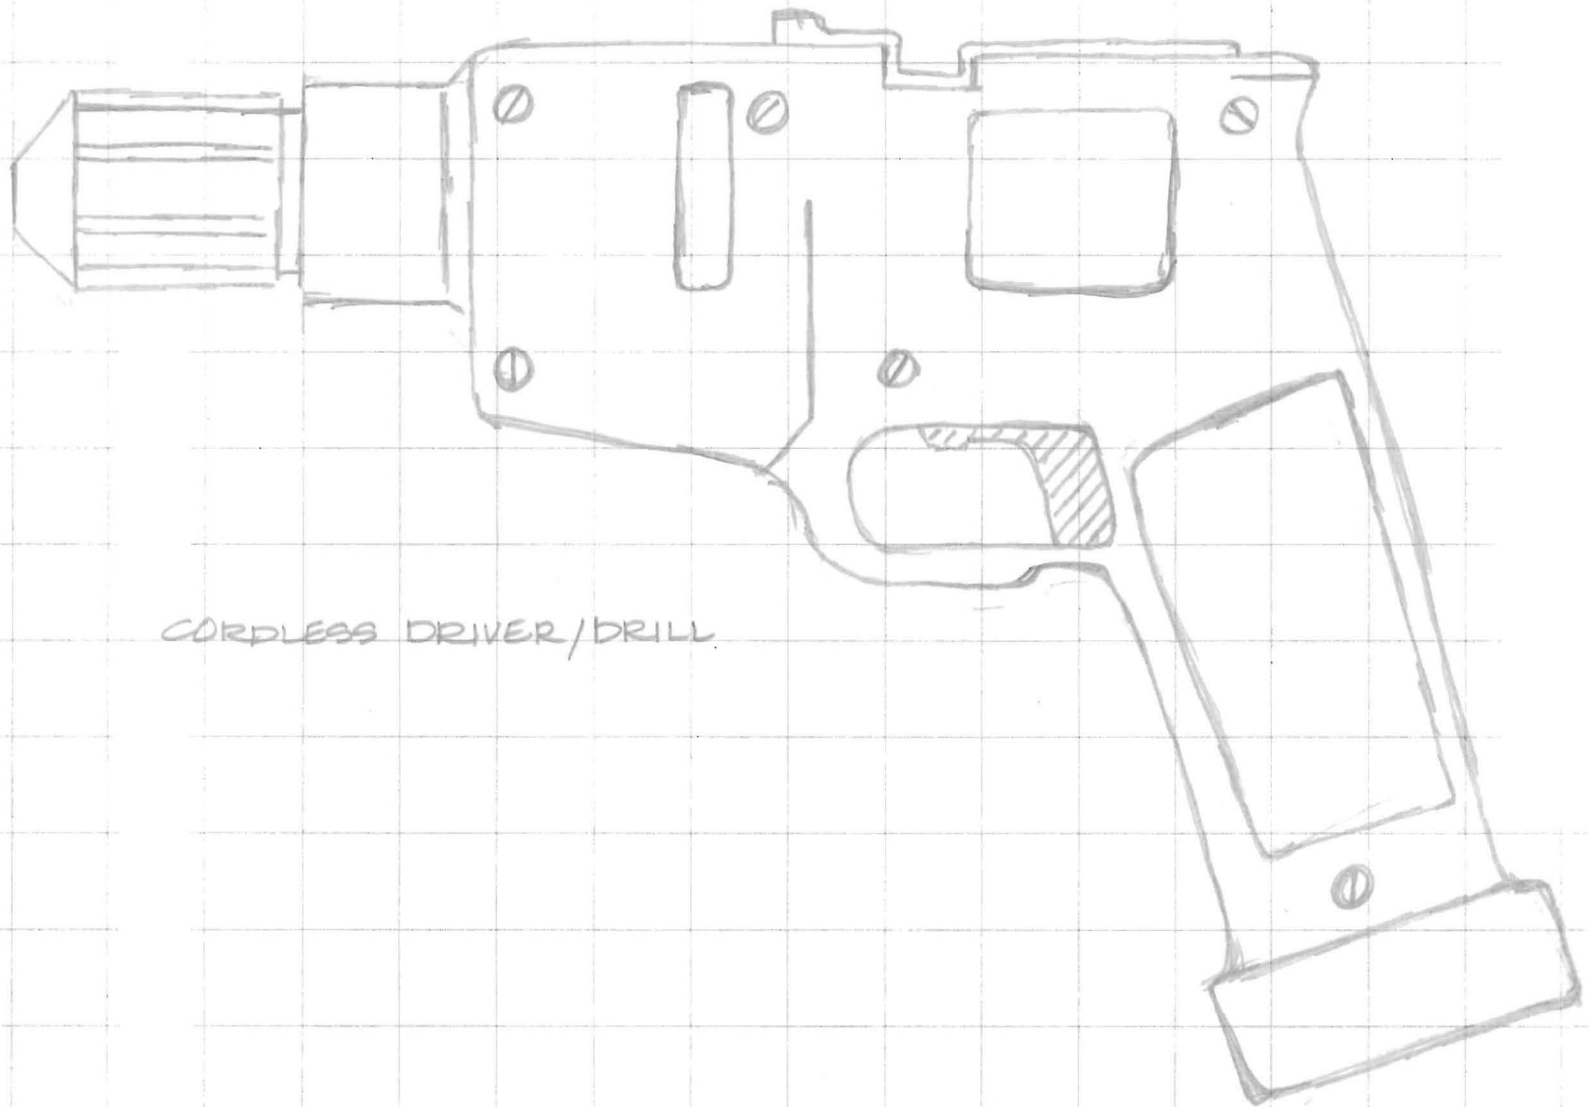

MIR BEHLING  
23 JANUARY 2008

3-3

WORLD WAR II JEEP

HERITAGE HIGH SCHOOL  
BRENTWOOD, CALIFORNIA

SKETCHING

MR. BEHLING  
23 JANUARY 2008

3-3

CORDLESS DRIVER/DRILL